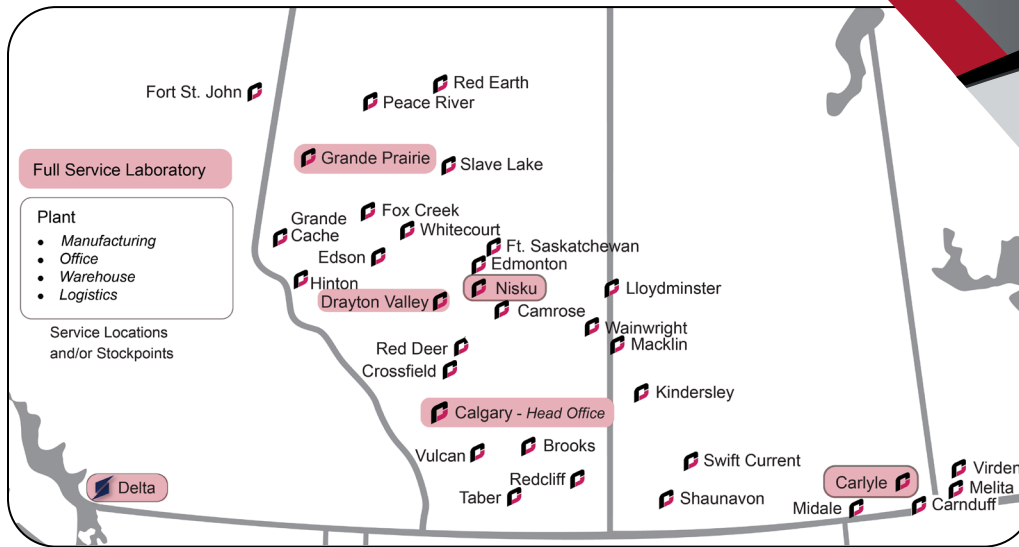

Locations

Calgary - Head Office
1400, 332 - 6th Avenue SW
Calgary, AB T2P 0B2
Phone: 403.269.2800

Carlyle - Production Facility
Highway 9 South, Box 1089
Carlyle, SK S0C 0R0
Phone: 306.453.4414

Nisku - Blend Plant (scavenger)
1302 - 5th Street NW
Nisku, AB T9E 7R6
Phone: 780.955.3596

Nisku - Blend Plant
1404 - 8th Street
Nisku, AB T9E 7M1
Phone: 780.955.3050

Brooks
403.502.6473

Fox Creek
780.783.1177

Midale
306.458.1011

Swift Current
306.773.1322

Camrose
780.712.1345

Grande Cache
780.712.3453

Olds
403.988.1894

Taber
403.308.0875

Carnduff
306.339.7094

Grande Prairie
587.495.7211

Peace River
780.618.2122

Three Hills
780.678.6098

Drayton Valley
780.621.1827

Hinton
780.712.3453

Redcliff
403.878.7364

Virden
204.851.0448

Edmonton
780.678.5695

Kindersley
306.463.1710

Red Deer
403.314.1820

Vulcan
403.485.0868

Edson
780.712.5889

Lloydminster
306.821.1252

Red Earth
780.805.9187

Wainwright
780.842.5424

Fort Saskatchewan
780.678.5695

Macklin
306.915.7606

Shaunavon
306.618.9018

Whitecourt
780.514.4743

Fort St. John
250.224.2760

Melita
204.264.1179

Slave Lake
780.805.4068