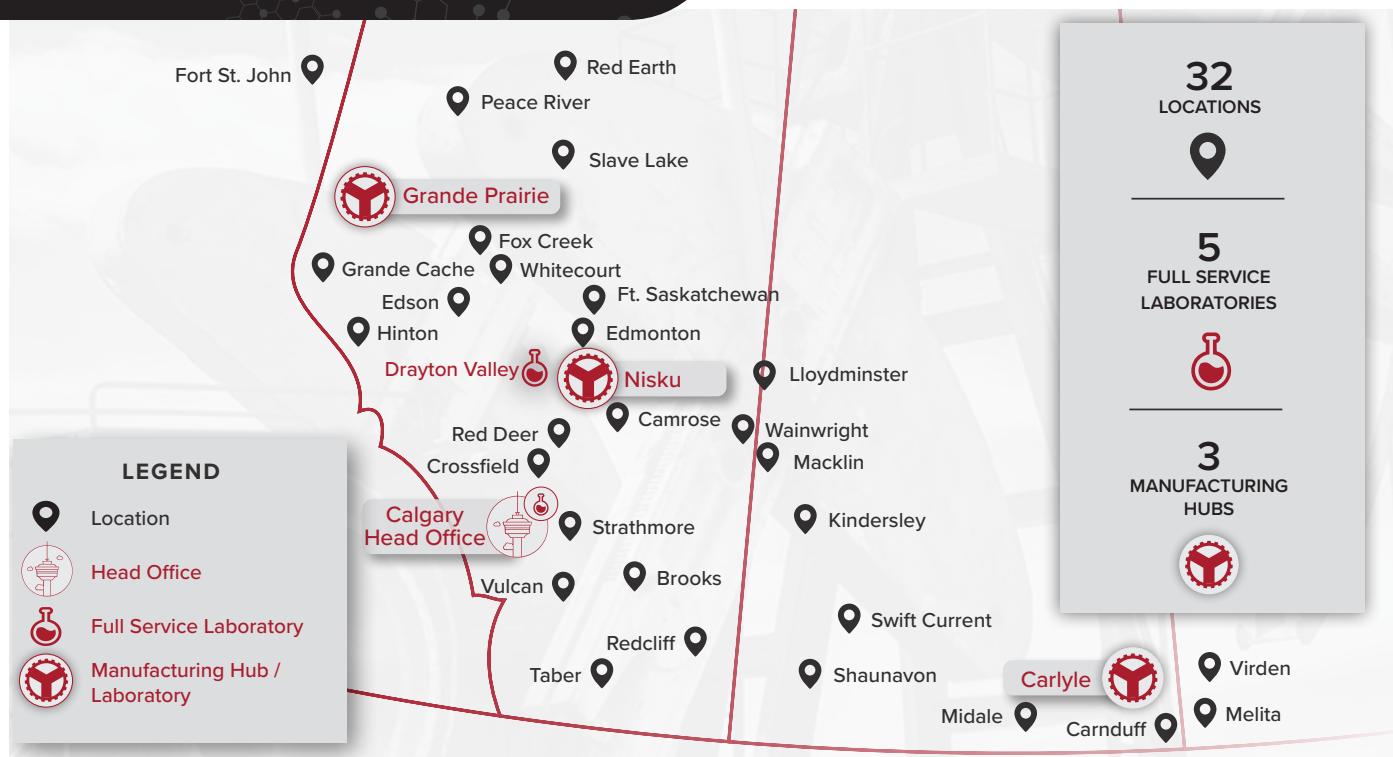

LOCATIONS

Calgary Head Office

1400, 332 - 6th Avenue SW
Calgary, AB T2P 0B2
Phone: 403.269.2800

Carlyle Production Facility

Highway 9 South, Box 1089
Carlyle, SK S0C 0R0
Phone: 306.453.4414

Nisku Scavenger Plant

1302 - 5th Street NW
Nisku, AB T9E 7R6
Phone: 780.955.3596

Nisku Blend Plant

1404 - 8th Street
Nisku, AB T9E 7M1
Phone: 780.955.3050

Grande Prairie Blend Plant

9701 - 163 Avenue
Grande Prairie, AB T8X 0B6
Phone: 587.495.7211

Brooks
403.502.6473

Fort St. John
250.224.2760

Macklin
306.915.7606

Red Deer
403.314.1820

Taber
403.308.0875

Camrose
780.712.1345

Fox Creek
780.783.1177

Melita
204.264.1179

Red Earth
780.805.9187

Three Hills
780.678.6098

Carnduff
306.339.7094

Grande Cache
780.712.3453

Midale
306.458.1011

Shaunavon
306.618.9018

Virden
204.851.0448

Drayton Valley
780.621.1827

Grande Prairie
587.495.7211

Olds
403.988.1894

Slave Lake
780.805.4068

Vulcan
403.485.0868

Edmonton
780.678.5695

Hinton
780.712.0379

Peace River
780.618.2122

Strathmore
403.324.7617

Wainwright
780.842.5424

Edson
780.712.0379

Kindersley
306.463.1710

Redcliff
403.878.7364

Swift Current
306.773.1322

Whitecourt
780.514.4743

Fort Saskatchewan
780.678.5695

Lloydminster
306.821.1252