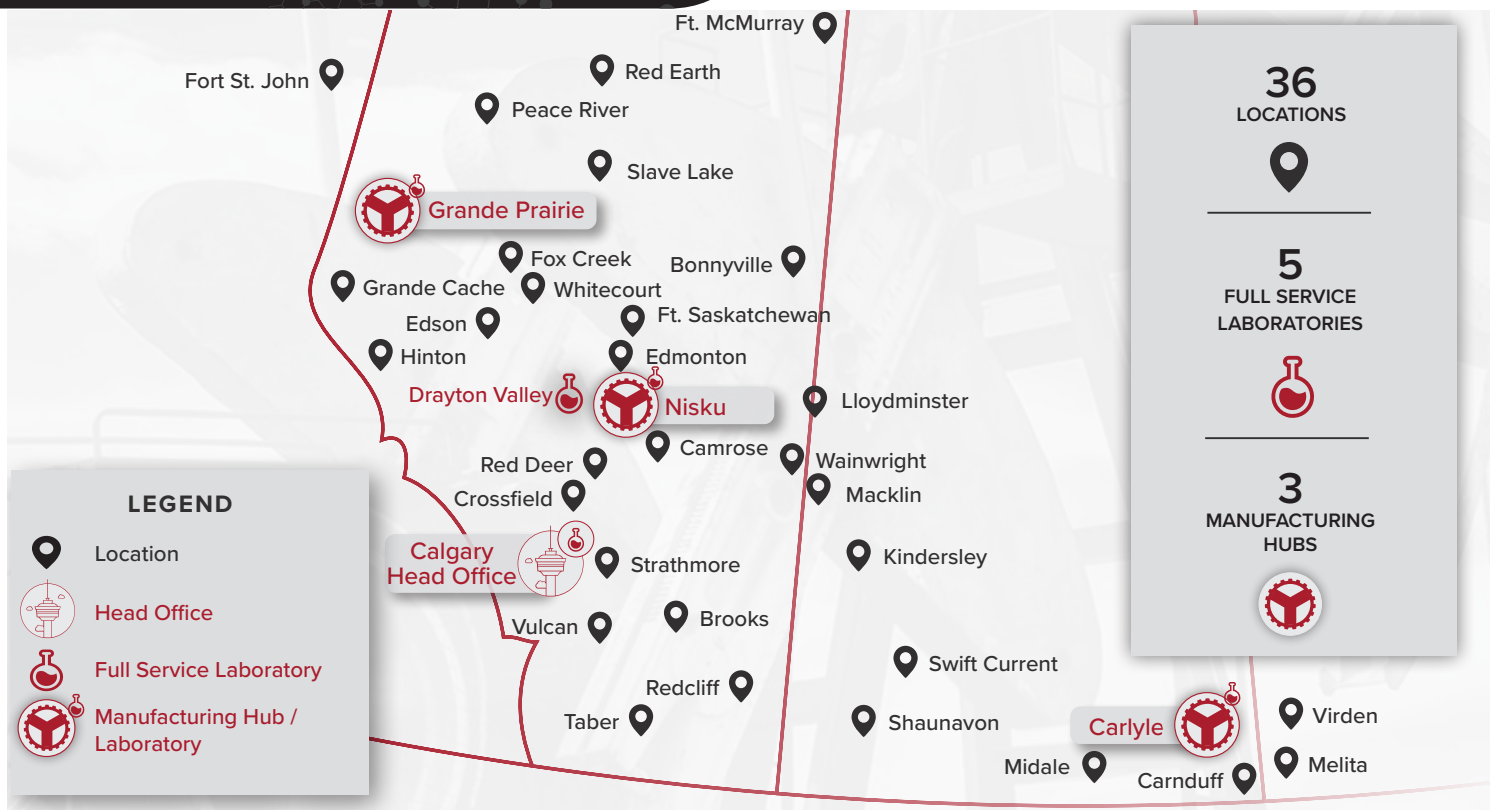

LOCATIONS

Calgary Head Office
1400, 332 - 6th Avenue SW
Calgary, AB T2P 0B2
Phone: 403.269.2800

Carlyle Production Facility
Highway 9 South, Box 1089
Carlyle, SK S0C 0R0
Phone: 306.453.4414

Nisku Scavenger Plant
1302 - 5th Street NW
Nisku, AB T9E 7R6
Phone: 780.955.3596

Nisku Blend Plant
1404 - 8th Street
Nisku, AB T9E 7M1
Phone: 780.955.3050

Grande Prairie Blend Plant
9701 - 163 Avenue
Grande Prairie, AB T8X 0B6
Phone: 587.495.7211

Bonnyville
306.821.1252

Fort McMurray
780.972.1142

Kindersley
306.463.1710

Redcliff
403.878.7364

Taber
403.308.0875

Brooks
403.502.6473

Fort Saskatchewan
780.678.5695

Lloydminster
306.821.2413

Red Deer
403.314.1820

Three Hills
780.678.6098

Camrose
780.712.1345

Fort St. John
250.224.9695

Macklin
306.915.7606

Red Earth
780.805.4068

Viriden
204.851.0448

Carnduff
306.339.7094

Fox Creek
780.268.0409

Melita
204.264.1179

Shaunavon
306.618.9018

Vulcan
403.485.0868

Drayton Valley
780.621.1827

Grande Cache
780.783.1177

Midale
306.458.1011

Slave Lake
780.805.4068

Wainwright
780.842.5424

Edmonton
780.678.5695

Grande Prairie
587.495.7211

Olds
403.988.1894

Strathmore
403.324.7617

Whitecourt
780.514.4743

Edson
780.712.0379

Hinton
780.712.3453

Peace River
780.618.2122

Swift Current
306.773.1322